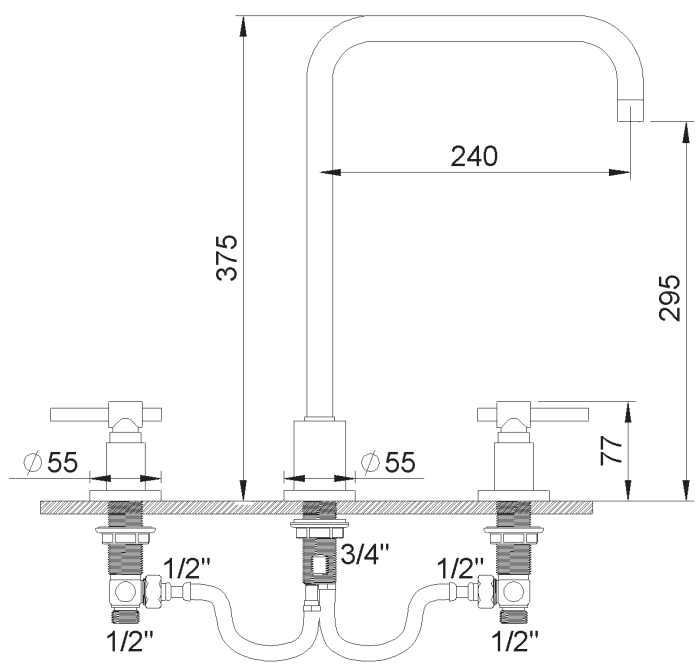

PRODUCT TECHNICAL SHEET

Collection :	DYNAMIC	Ref. :	4027.--.27
--------------	----------------	--------	-------------------

Batterie de cuisine 3 trous, grand bec mobile 240mm en U
 3-gats keukenmengkraan, grote draaibare uitloop 240mm in U
 3-hole kitchen mixer, great swivel spout 240mm in U

Picture

Product details

Internal mechanism : Ceramic valve 1/4 turn

Technical drawing

RA1.V01