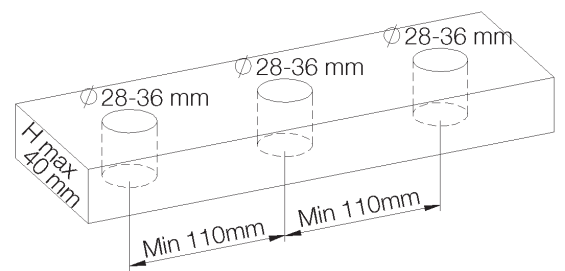

PRODUCT TECHNICAL SHEET

Collection :	DYNAMIC	Ref. :	4027.--.27
--------------	----------------	--------	-------------------

Batterie de cuisine 3 trous, grand bec mobile 240mm en U
 3-gats keukenmengkraan, grote draaibare uitloop 240mm in U
 3-hole kitchen mixer, great swivel spout 240mm in U

Picture

Product details

Internal mechanism : Ceramic valve 1/4 turn

Technical drawing

RA1.V01